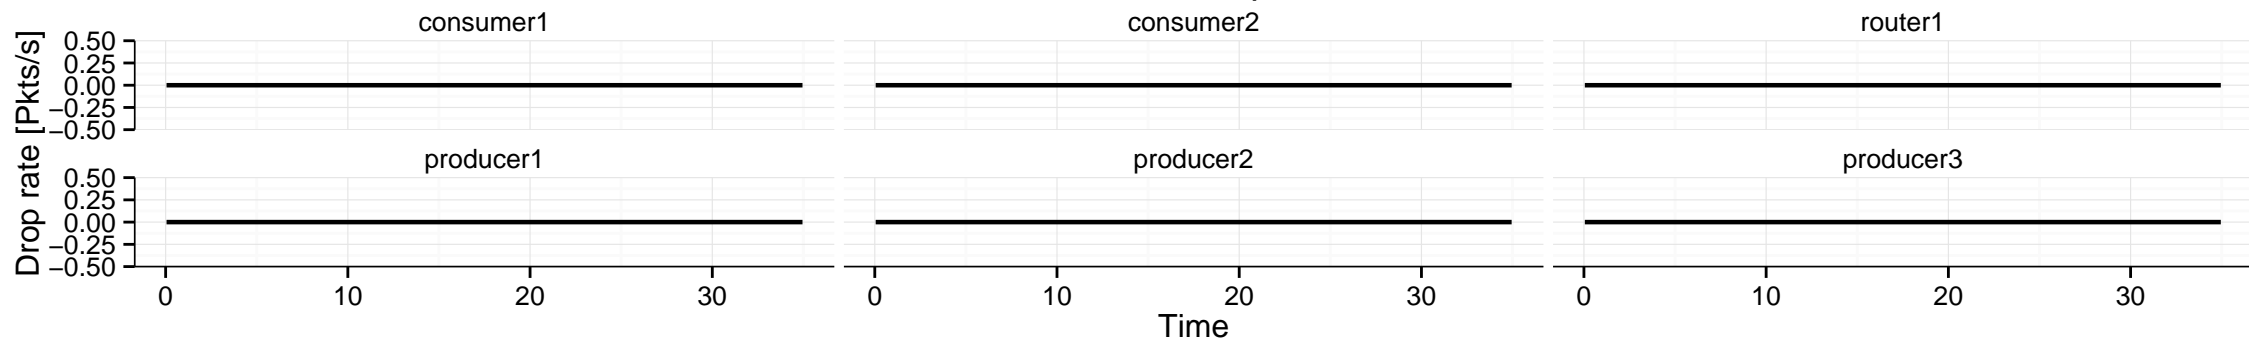

Congestion Window

consumer1, 0

AppDelayTracer

consumer1, 0

Congestion Marks

consumer1, 0

RetxCount

consumer1, 0

L2 Packet drop rates

L2 Queue Size

consumer1, 0

consumer2, 0

router1, 0

router1, 1

router1, 2

router1, 3