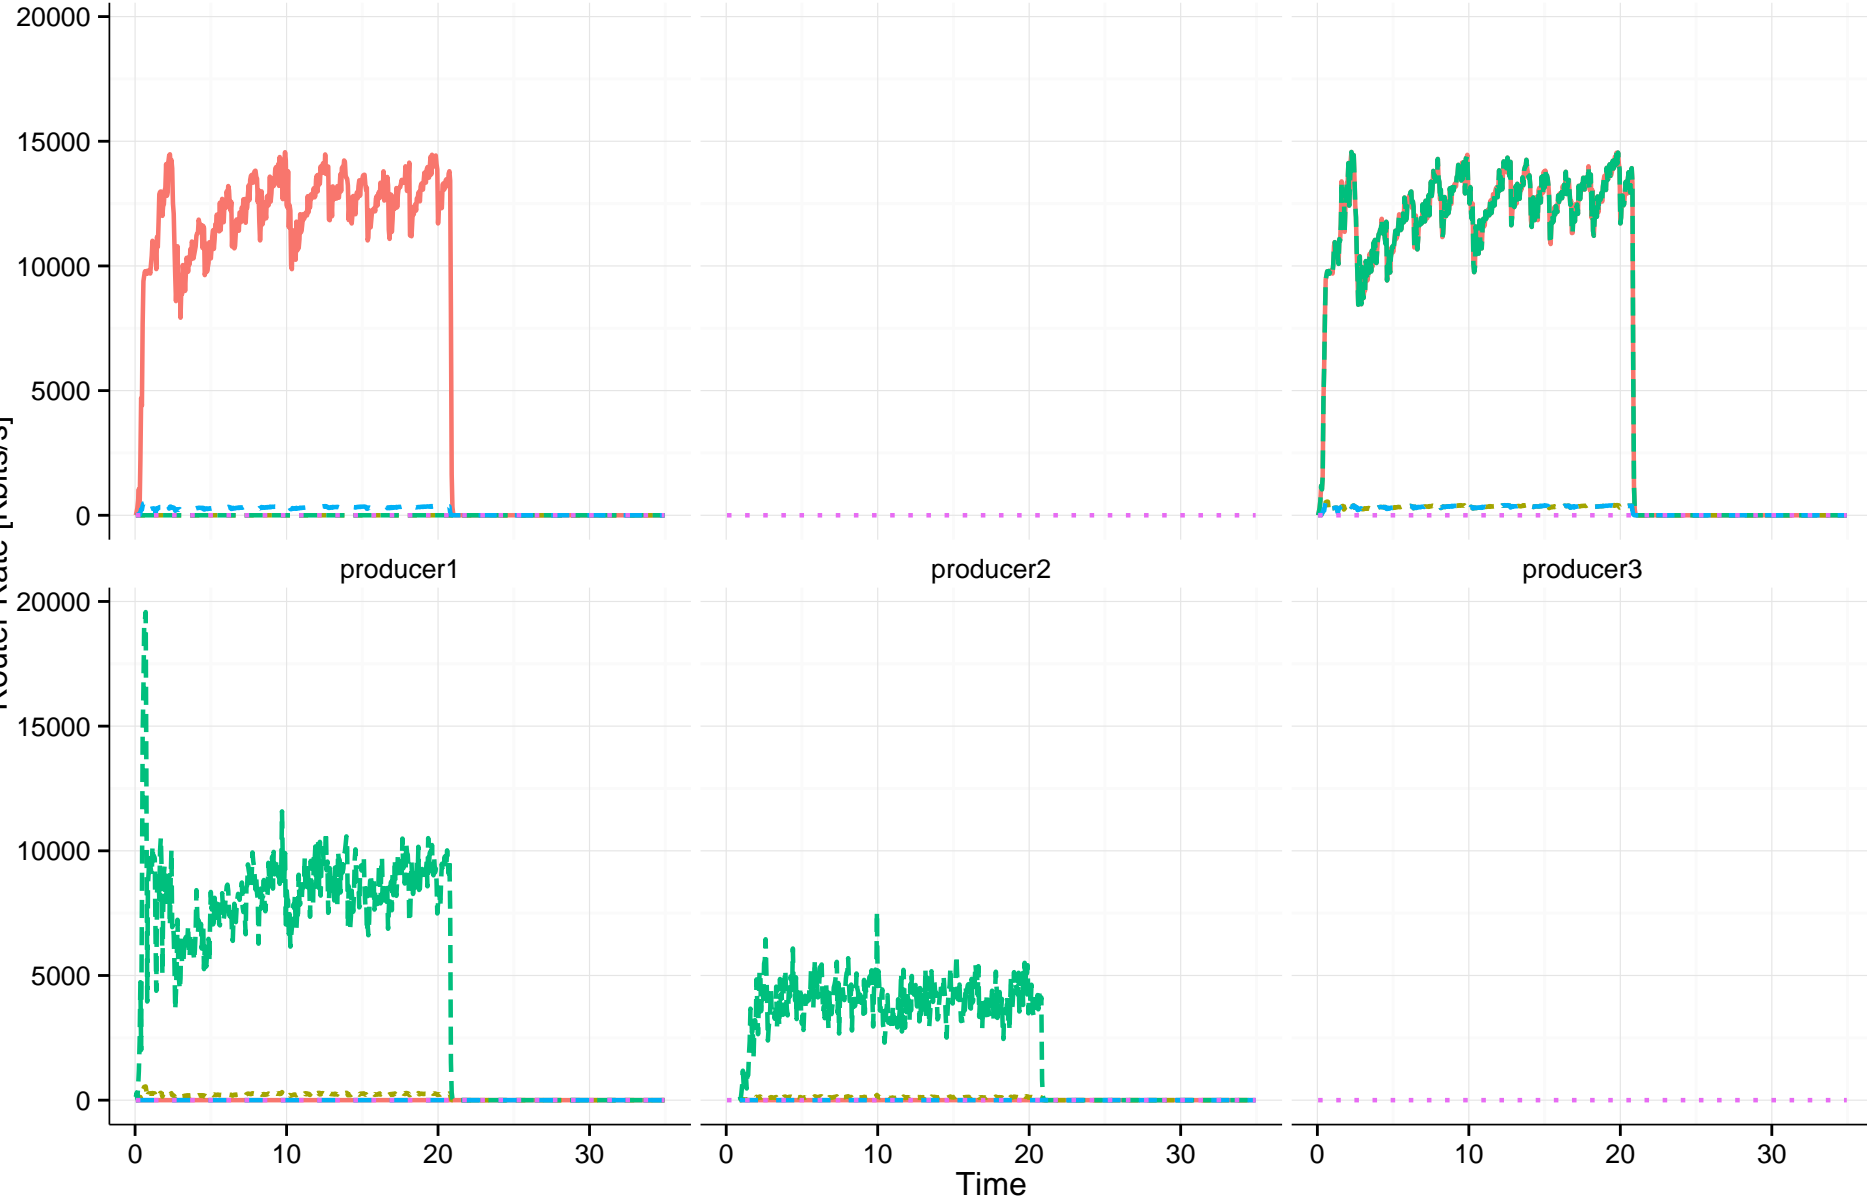

InData

InInterests

OutData

OutInterests

TimedOutInterests

Rate in Kilobits/s

consumer1

consumer2

router1

producer1

producer2

producer3

Router Rate [Kbits/s]

- Type**
- InData
 - InInterests
 - OutData
 - OutInterests
 - TimedOutInterests

Router Rate in Pkts/s

Router Rate in Kilobits/s

Congestion Window

consumer1, 0

AppDelayTracer

consumer1, 0

Congestion Marks

consumer1, 0

RetxCount

consumer1, 0

L2 Packet drop rates

L2 Queue Size

consumer1, 0

consumer2, 0

router1, 0

router1, 1

router1, 2

router1, 3