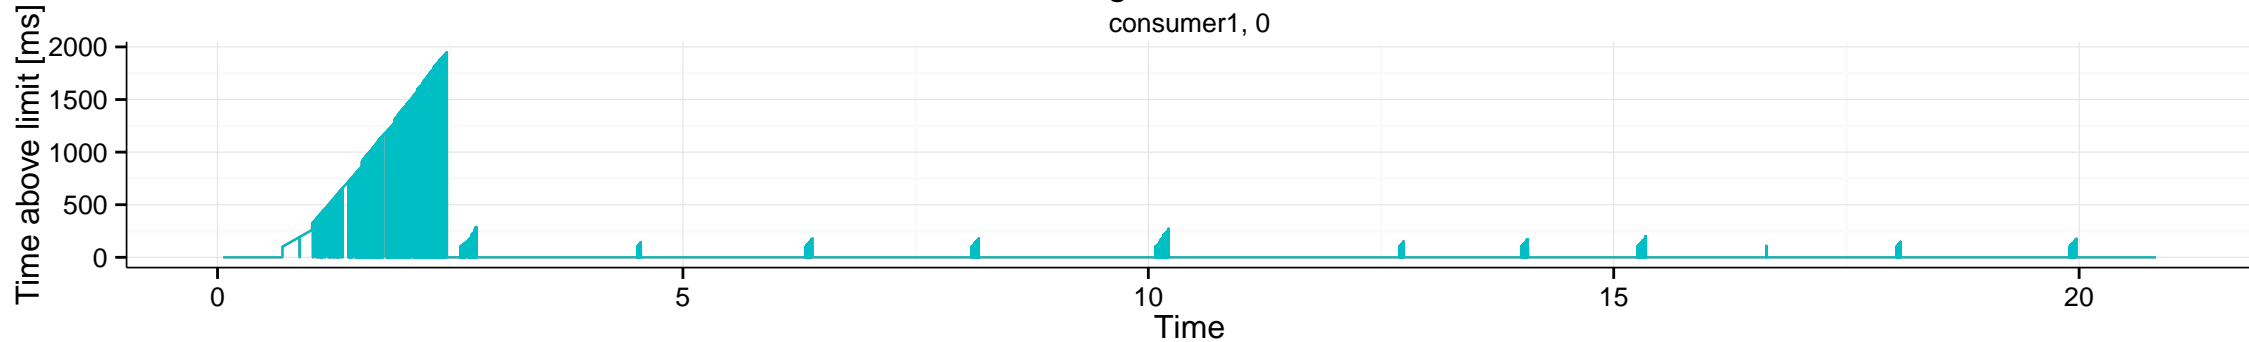

Congestion Window

consumer1, 0

AppDelayTracer

consumer1, 0

Congestion Marks

consumer1, 0

RetxCount

consumer1, 0

L2 Packet drop rates

L2 Queue Size

consumer1, 0

consumer2, 0

router1, 0

router1, 1

router1, 2

router1, 3

producer1, 0

producer2, 0

Queue Occupancy [Pkts]

200
100
0

200
100
0

200
100
0

0 10 20 30 0 10 20 30 0 10 20 30

Time