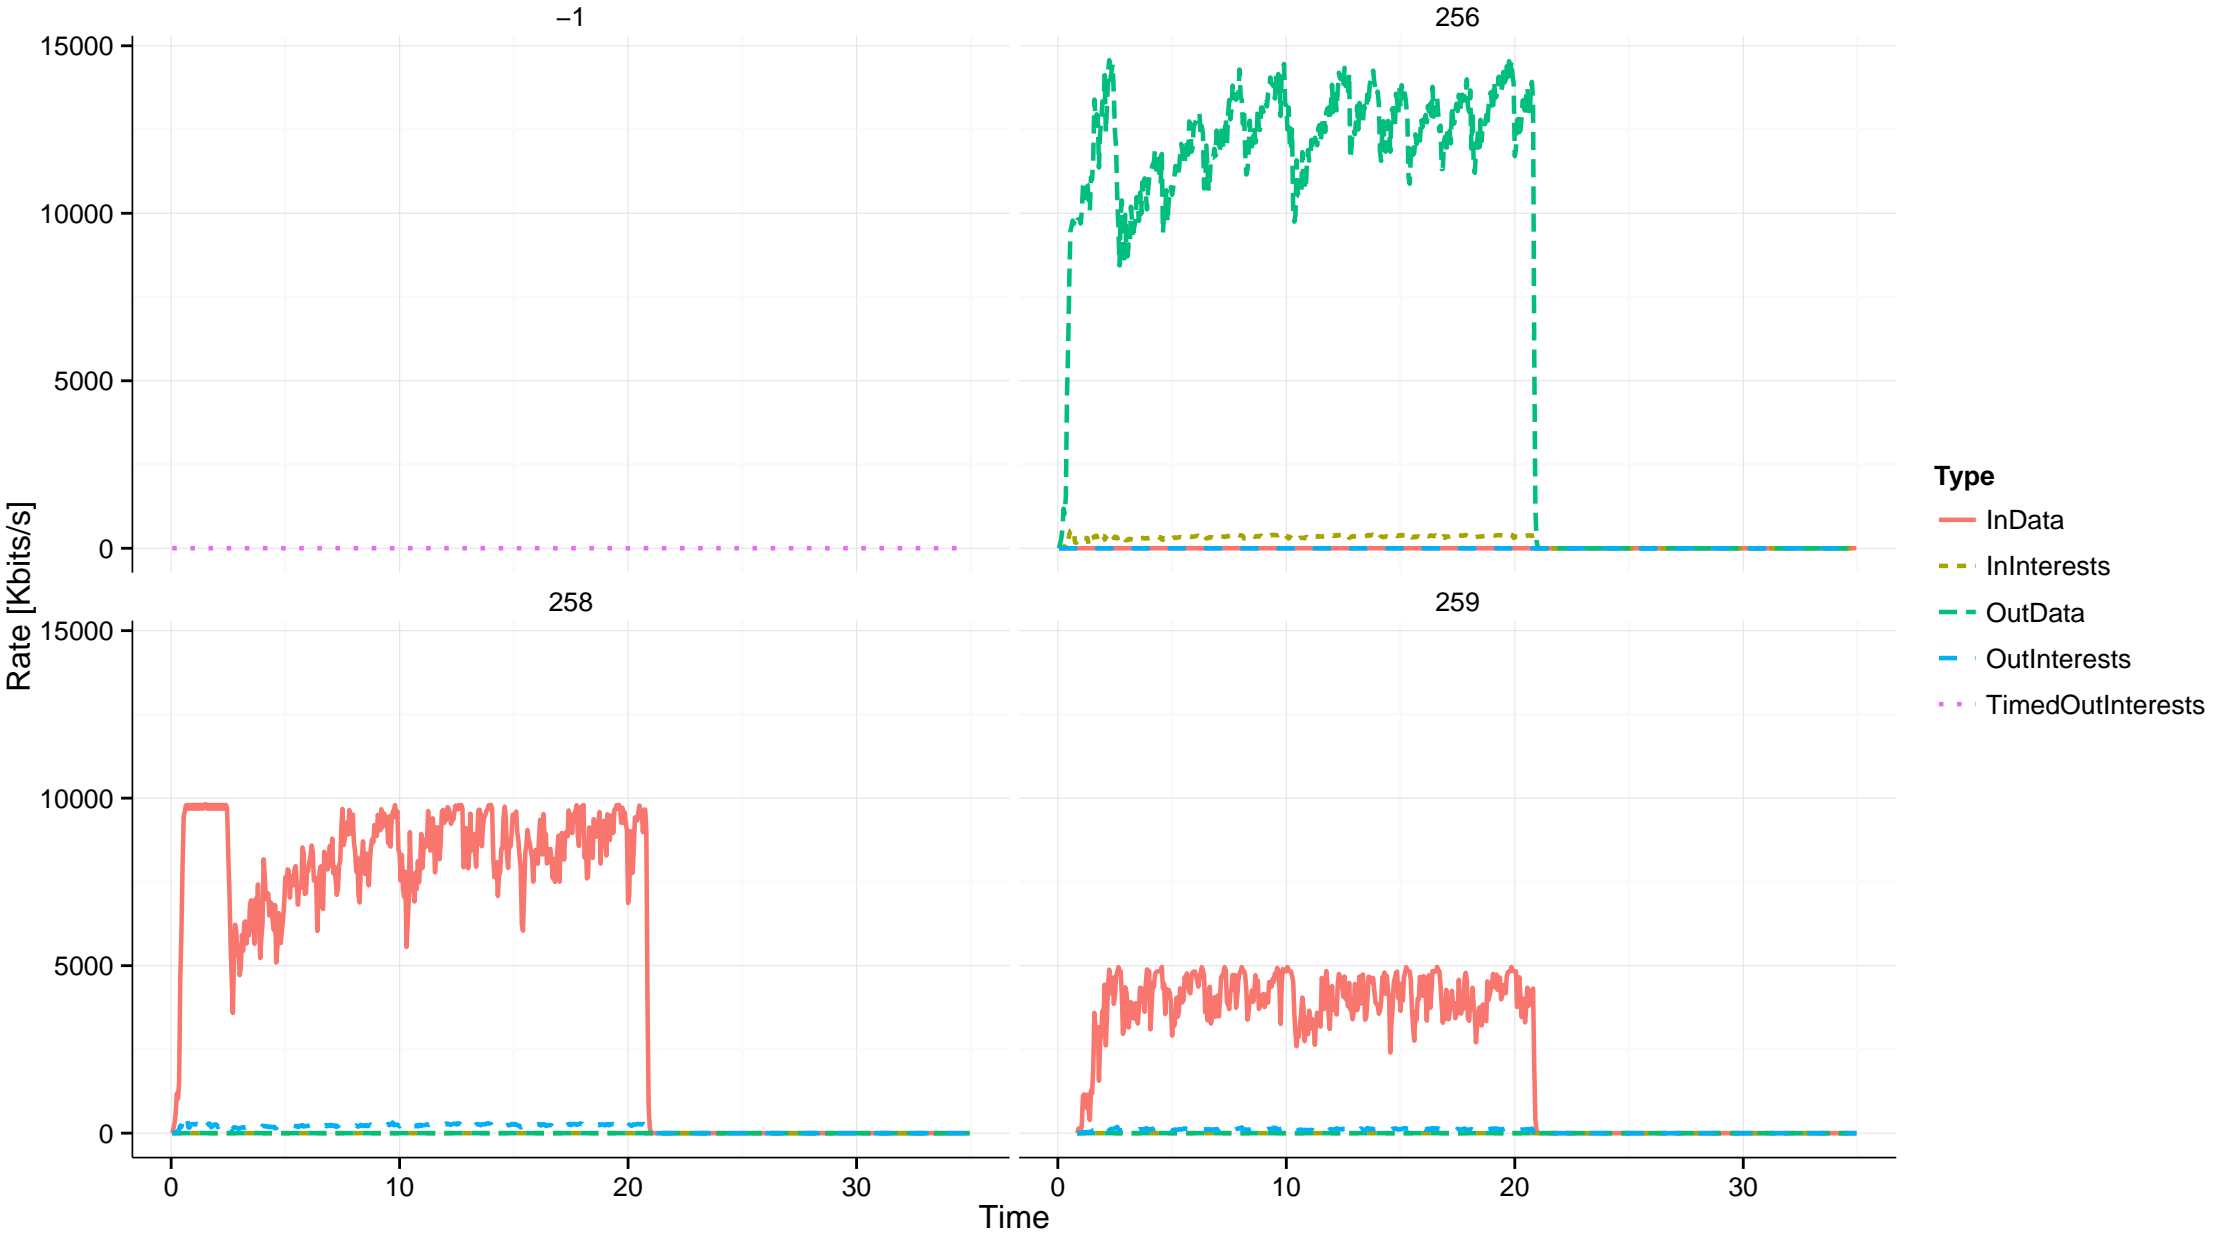

router1

producer1

producer2

producer3

Router Rate [Kbits/s]

- Type**
- InData
 - InInterests
 - OutData
 - OutInterests
 - TimedOutInterests

Router Rate in Pkts/s

Router Rate in Kilobits/s

Congestion Window

consumer1, 0

AppDelayTracer

consumer1, 0

Congestion Marks

consumer1, 0

RetxCount

consumer1, 0

L2 Packet drop rates

L2 Queue Size

consumer1, 0

consumer2, 0

router1, 0

router1, 1

router1, 2

router1, 3

producer1, 0

producer2, 0

Queue Occupancy [Pkts]

200
100
0

200
100
0

200
100
0

0 10 20 30 0 10 20 30 0 10 20 30

Time