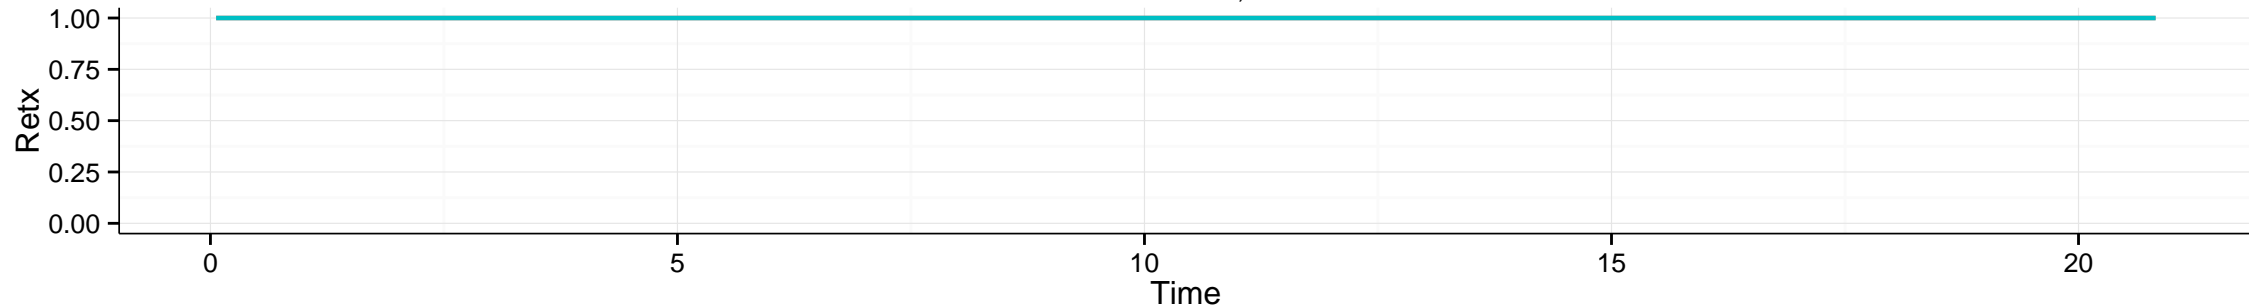

Congestion Window

consumer1, 0

AppDelayTracer

consumer1, 0

Congestion Marks

consumer1, 0

RetxCount

consumer1, 0

L2 Packet drop rates

L2 Queue Size

consumer1, 0

consumer2, 0

router1, 0

router1, 1

router1, 2

router1, 3