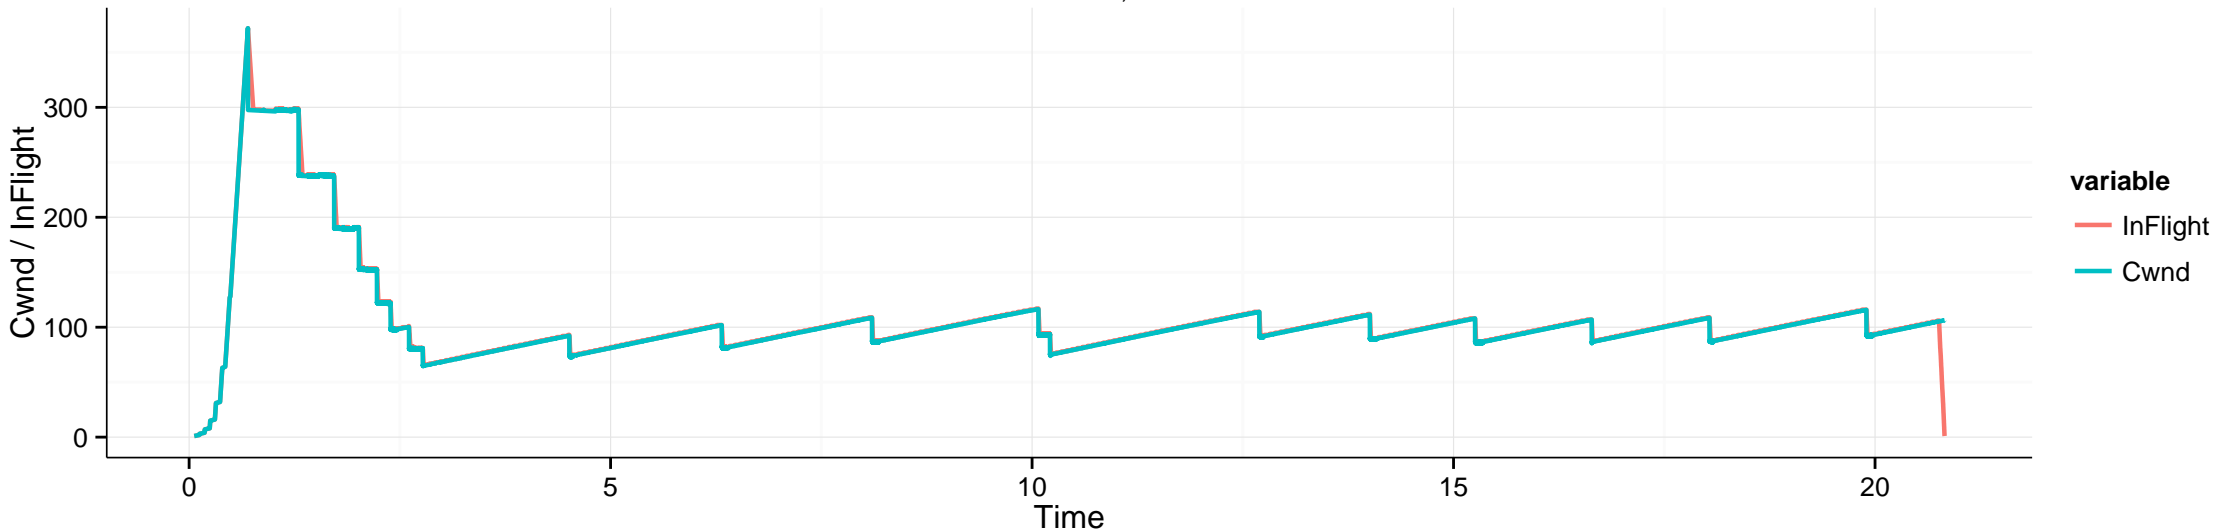

Congestion Window

consumer1, 0