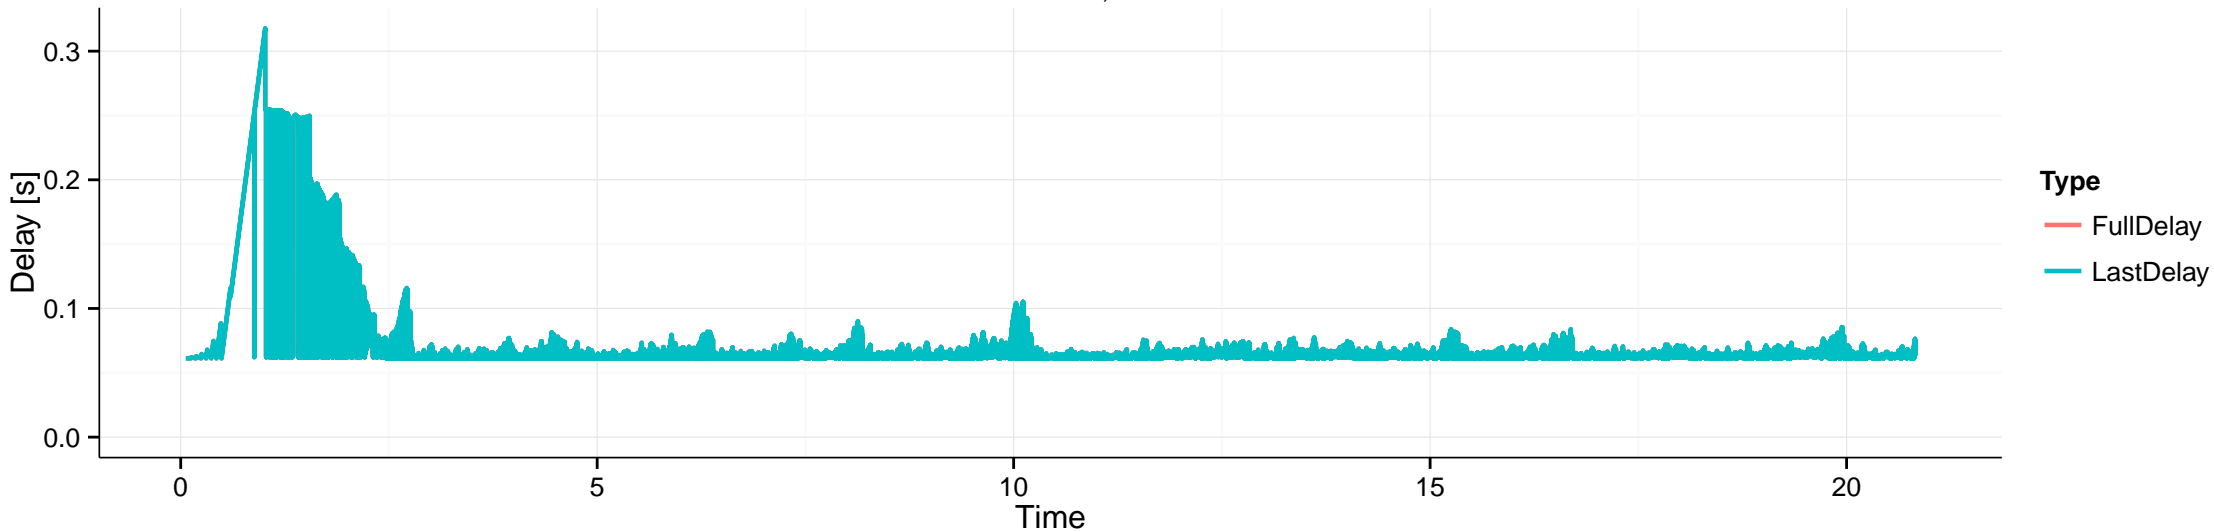

AppDelayTracer

consumer1, 0