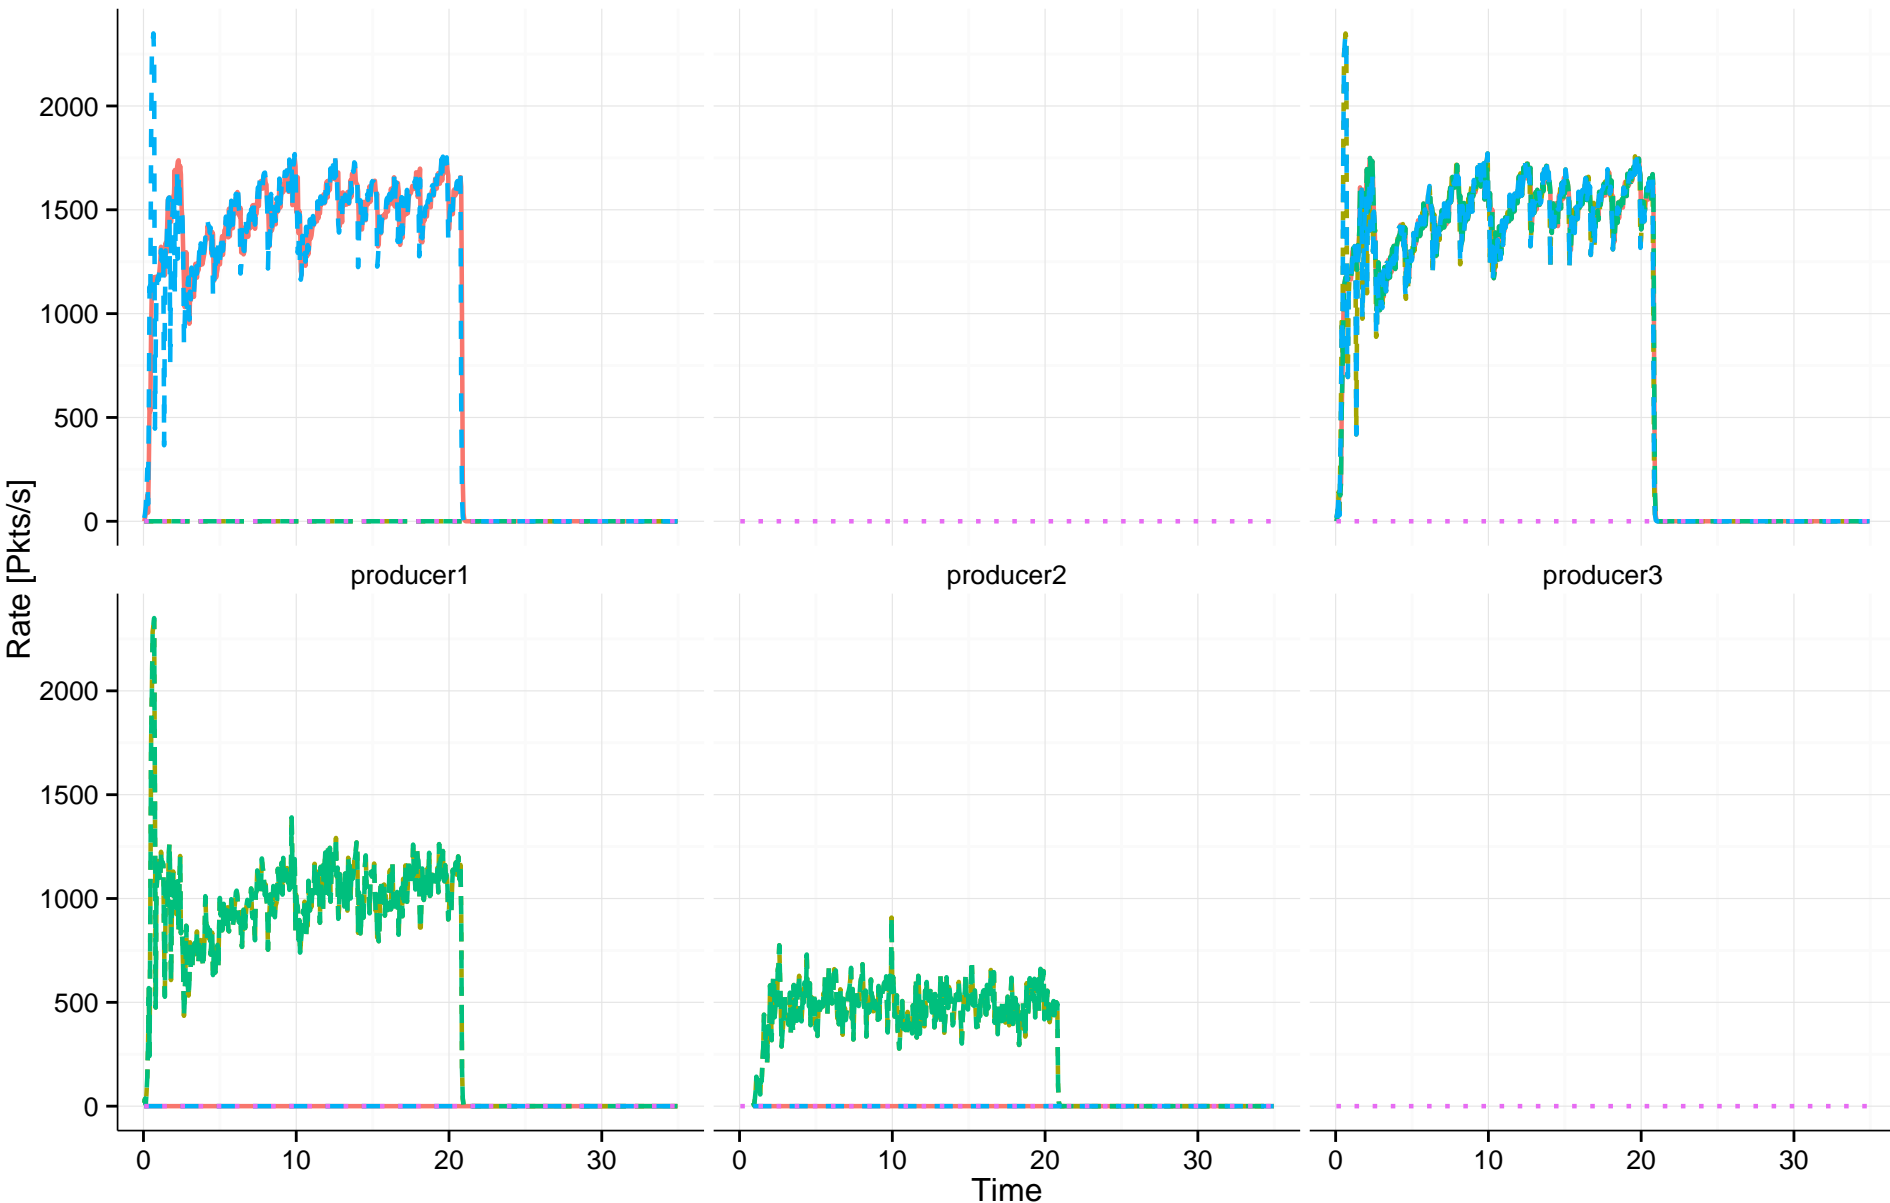

Rate in Pkts

consumer1

consumer2

router1

producer1

producer2

producer3

Type

InData

InInterests

OutData

OutInterests

TimedOutInterests

Rate in Kilobits/s

consumer1

consumer2

router1

producer1

producer2

producer3

Router Rate [Kbits/s]

- Type**
- InData
 - InInterests
 - OutData
 - OutInterests
 - TimedOutInterests

Router Rate in Pkts/s

Router Rate in Kilobits/s

Congestion Window

consumer1, 0

AppDelayTracer

consumer1, 0

Congestion Marks

consumer1, 0

RetxCount

consumer1, 0