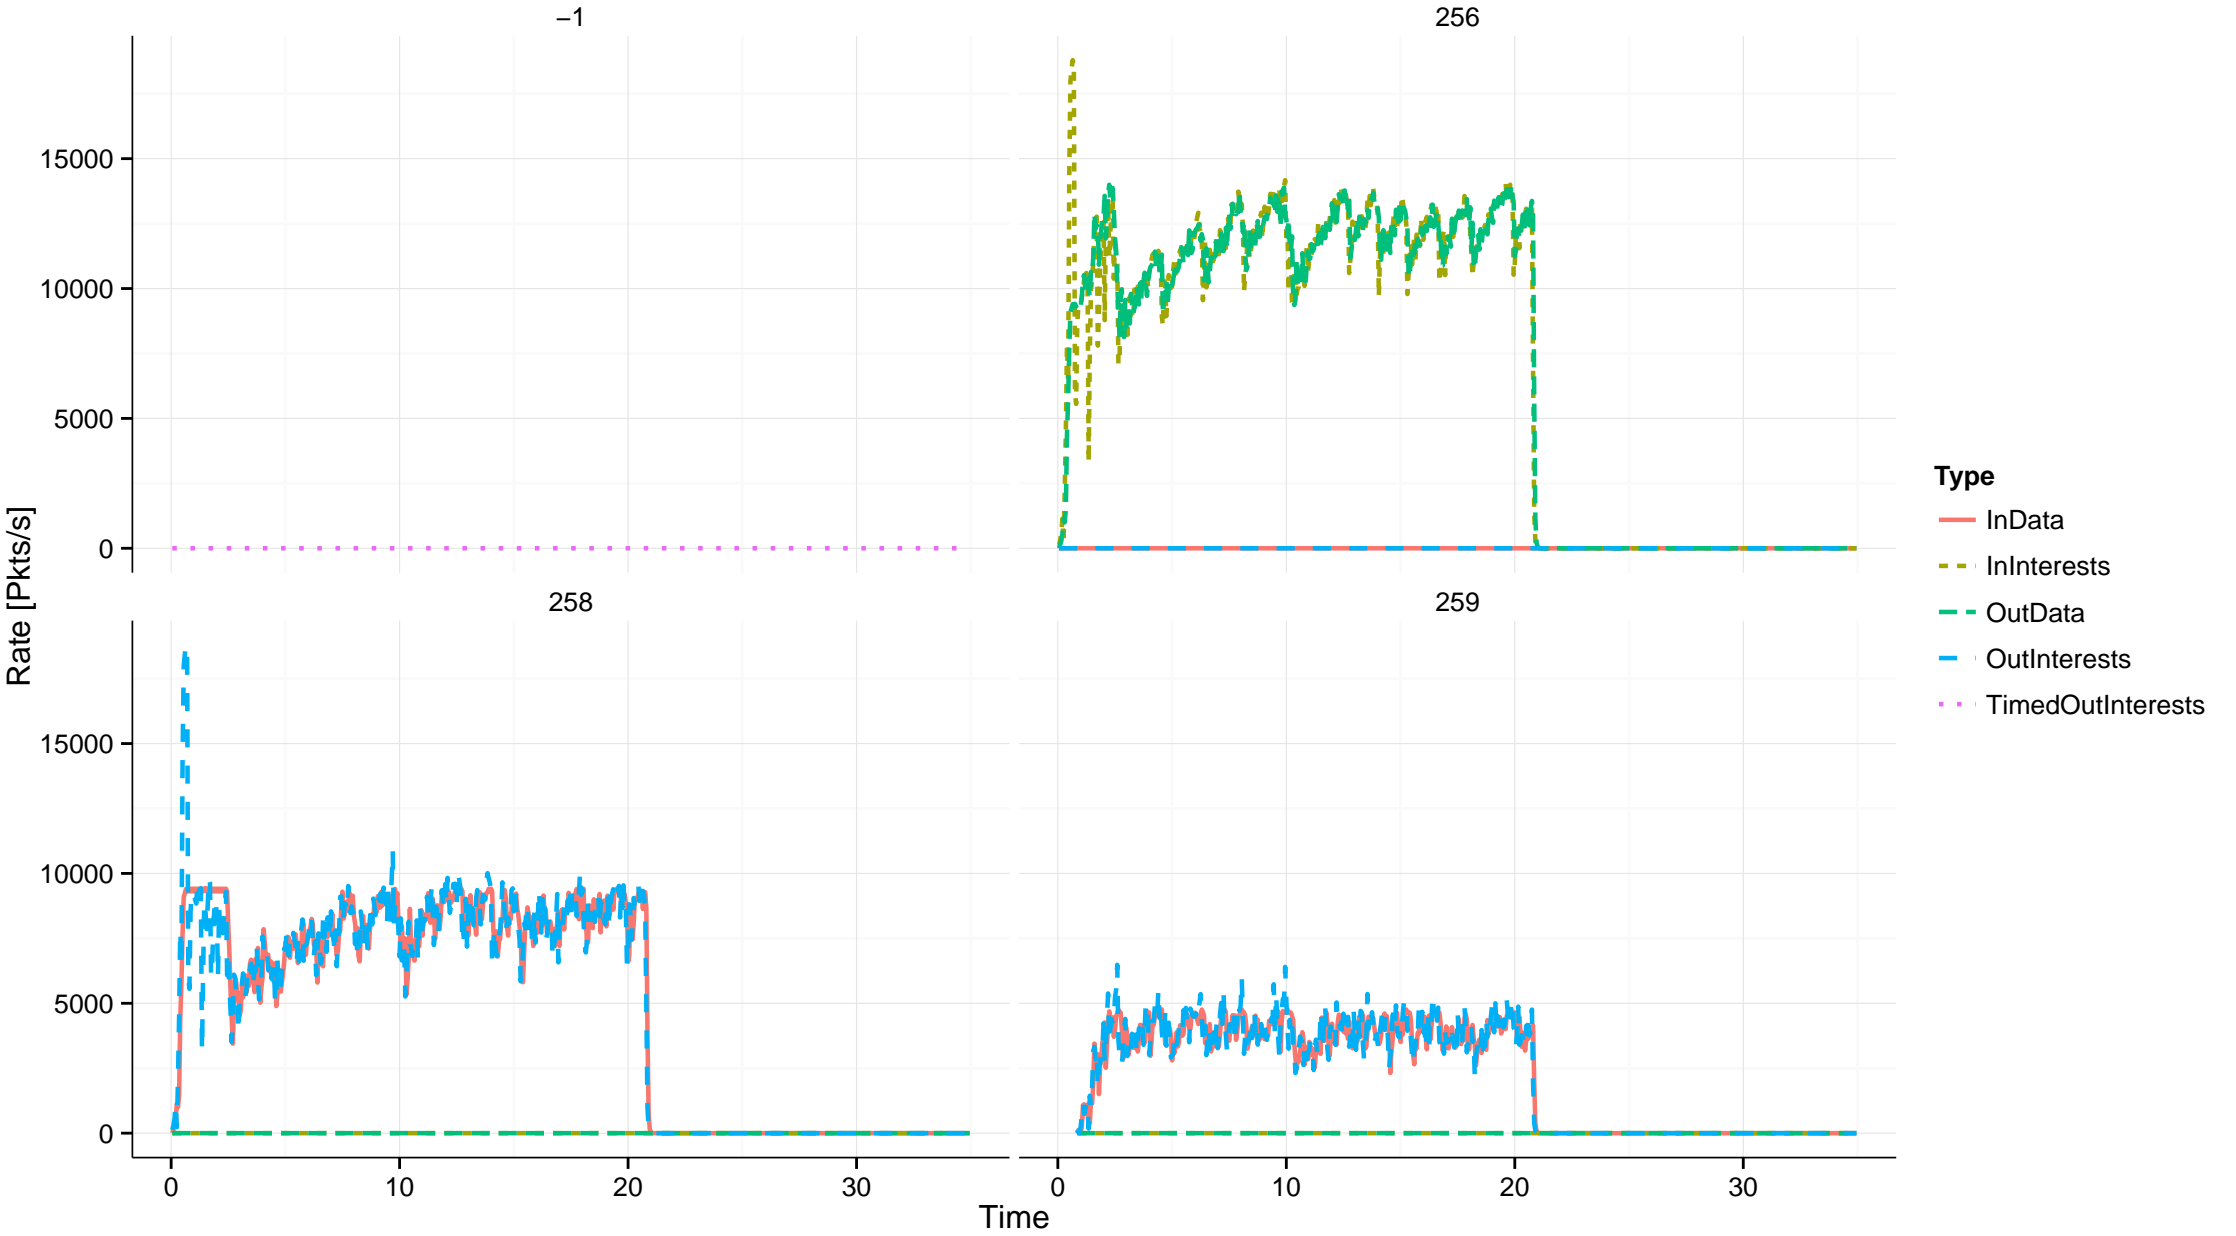

InData

InInterests

OutData

OutInterests

TimedOutInterests

Rate in Kilobits/s

consumer1

consumer2

router1

producer1

producer2

producer3

Router Rate [Kbits/s]

- Type**
- InData
 - InInterests
 - OutData
 - OutInterests
 - TimedOutInterests

Router Rate in Pkts/s

Router Rate in Kilobits/s

Congestion Window

consumer1, 0

AppDelayTracer

consumer1, 0

Congestion Marks

consumer1, 0

RetxCount

consumer1, 0

L2 Packet drop rates

L2 Queue Size

consumer1, 0

consumer2, 0

router1, 0

router1, 1

router1, 2

router1, 3